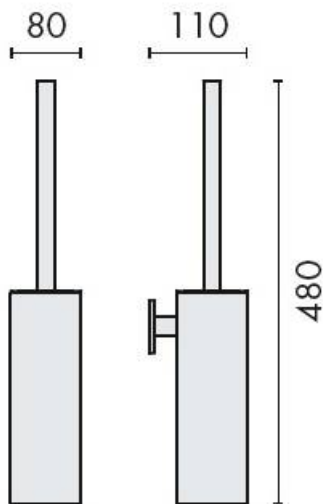

## DENOMINATION

Ensemble balai/brosse WC mural, gamme LOOK

Design : Luca Colombo