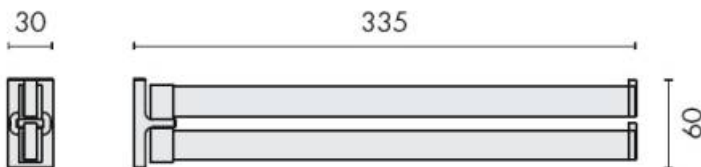

## DENOMINATION

Porte-serviette double orientable, gamme LOOK

Design : Luca Colombo