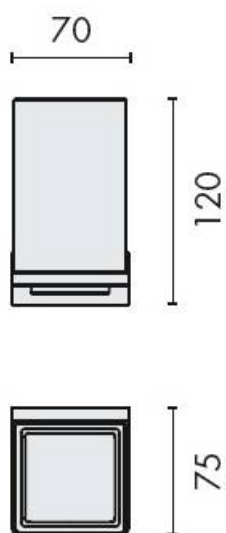

## DENOMINATION

Porte-verre mural, gamme LOOK

Design : Luca Colombo