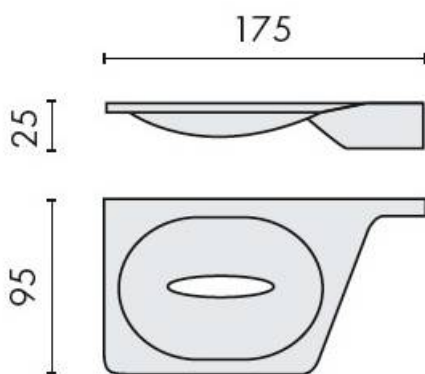

## DENOMINATION

Porte-savon mural, gauche, gamme ALIZE

Design : Angeletti Ruzza Design