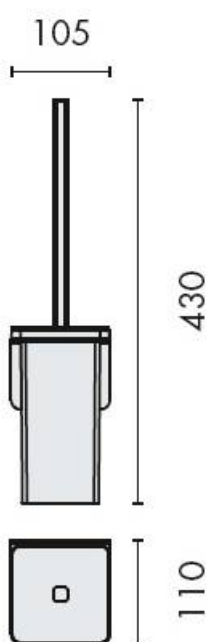

DENOMINATION

Ensemble balai/brosse WC mural, gamme OVER

Design : Efrem Bonacina e Giovanni Moro

FICHE TECHNIQUE

MARQUE

REFERENCE

B7007-SS/VE

- Inox 316